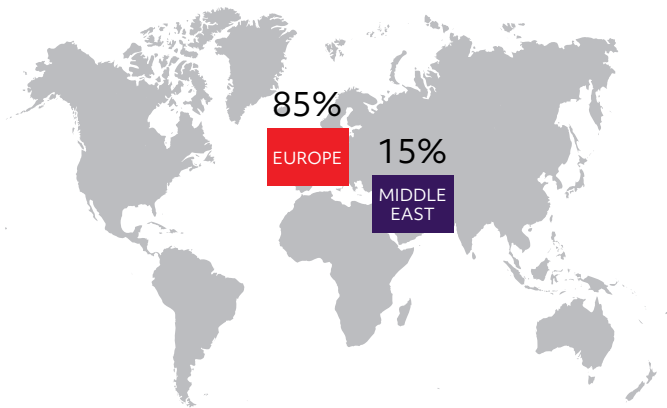

EXECUTIVE MBA PLACEMENT REPORT 2022

The placement report includes details provided by EMBA graduates from 2022
Response rate: 88%

OVERALL PLACEMENT OF GRADUATES

87%

of graduates entered / continued professional careers upon graduation

50%

of graduates started their own business upon graduation

WORK LOCATION*

INDUSTRY OF BUSINESS*

BUSINESS CATEGORY*

BUSINESS FUNCTION*

ANNUAL GROSS SALARY (CHF)*

*Not all candidates surveyed answered all questions
Percentages have been adjusted to the nearest point.