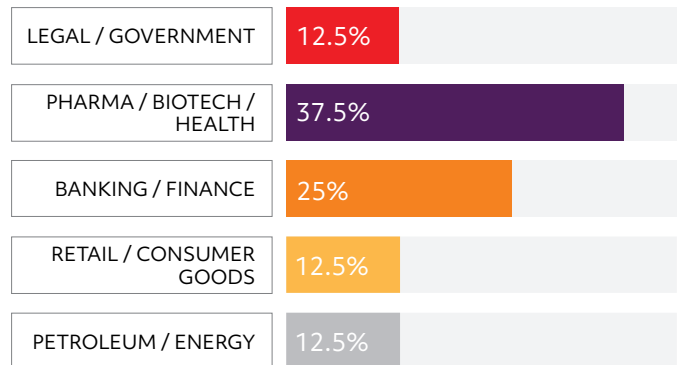

EXECUTIVE MBA PLACEMENT REPORT 2022

The placement report includes details provided by EMBA graduates from 2022
Response rate: 88%

OVERALL PLACEMENT OF GRADUATES

87%

of graduates entered / continued professional careers upon graduation

50%

of graduates started their own business upon graduation

WORK LOCATION*

INDUSTRY OF BUSINESS*

BUSINESS CATEGORY*

BUSINESS FUNCTION*

ANNUAL GROSS SALARY (CHF)*

*Not all candidates surveyed answered all questions
Percentages have been adjusted to the nearest point.