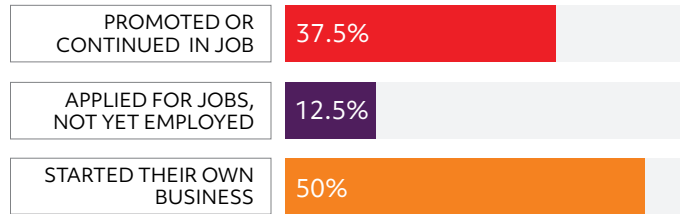

EXECUTIVE MBA PLACEMENT REPORT 2022

The placement report includes details provided by EMBA graduates from 2022
Response rate: 88%

OVERALL PLACEMENT OF GRADUATES

87%

of graduates entered / continued professional careers upon graduation