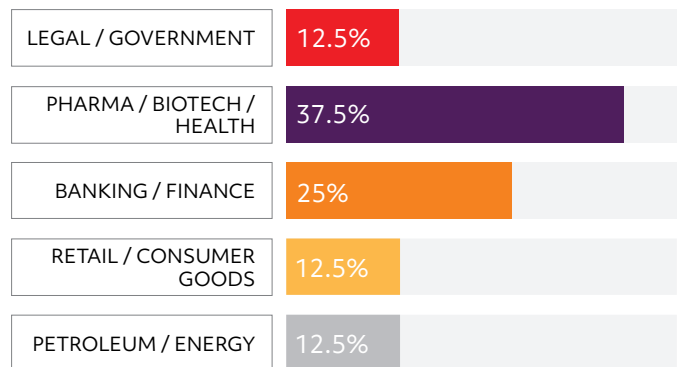

EXECUTIVE MBA PLACEMENT REPORT 2022

The placement report includes details provided by EMBA graduates from 2022
Response rate: 88%

OVERALL PLACEMENT OF GRADUATES

87%

of graduates entered / continued professional careers upon graduation

50%

of graduates started their own business upon graduation

WORK LOCATION*

INDUSTRY OF BUSINESS*

BUSINESS CATEGORY*

BUSINESS FUNCTION*

ANNUAL GROSS SALARY (CHF)*

*Not all candidates surveyed answered all questions
Percentages have been adjusted to the nearest point.