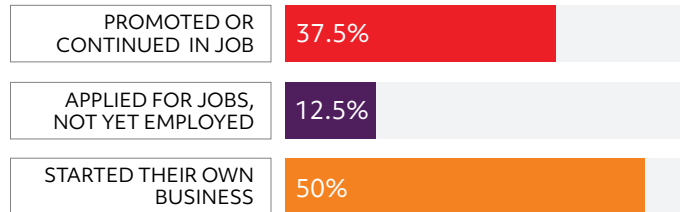

EXECUTIVE MBA PLACEMENT REPORT 2022

The placement report includes details provided by EMBA graduates from 2022
Response rate: 88%

OVERALL PLACEMENT OF GRADUATES

87%

of graduates entered / continued professional careers upon graduation