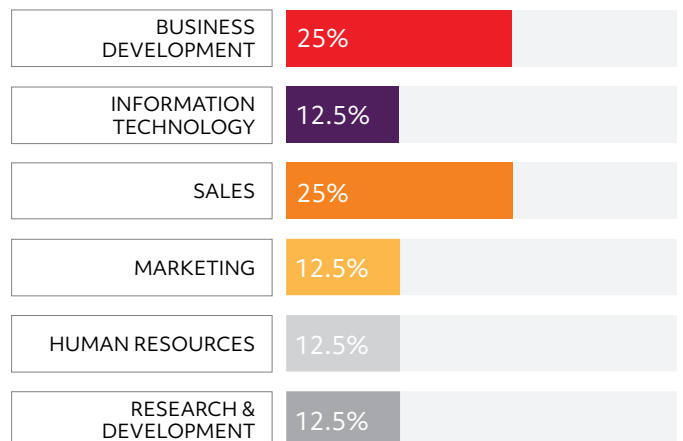

EXECUTIVE MBA PLACEMENT REPORT 2022

The placement report includes details provided by EMBA graduates from 2022
Response rate: 88%

OVERALL PLACEMENT OF GRADUATES

87%

of graduates entered / continued professional careers upon graduation

50%

of graduates started their own business upon graduation

WORK LOCATION*

INDUSTRY OF BUSINESS*

BUSINESS CATEGORY*

BUSINESS FUNCTION*

ANNUAL GROSS SALARY (CHF)*

*Not all candidates surveyed answered all questions
Percentages have been adjusted to the nearest point.