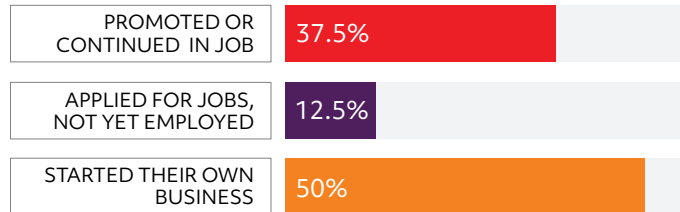

EXECUTIVE MBA PLACEMENT REPORT 2022

The placement report includes details provided by EMBA graduates from 2022
Response rate: 88%

OVERALL PLACEMENT OF GRADUATES

87%

of graduates entered / continued professional careers upon graduation

50%

of graduates started their own business upon graduation