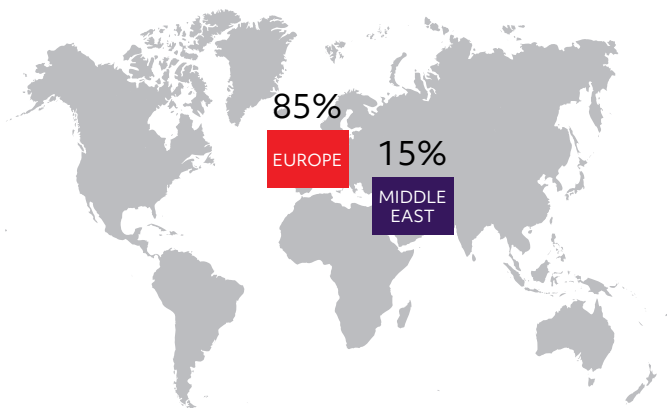

EXECUTIVE MBA PLACEMENT REPORT 2022

The placement report includes details provided by EMBA graduates from 2022
Response rate: 88%

OVERALL PLACEMENT OF GRADUATES

87%

of graduates entered / continued professional careers upon graduation

50%

of graduates started their own business upon graduation

WORK LOCATION*

INDUSTRY OF BUSINESS*

BUSINESS CATEGORY*

BUSINESS FUNCTION*

ANNUAL GROSS SALARY (CHF)*

*Not all candidates surveyed answered all questions
Percentages have been adjusted to the nearest point.