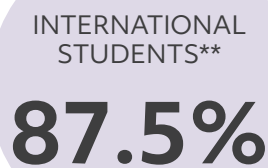

BACHELOR CLASS PROFILE 2022

PROGRAM TYPE

GENDER

EXPERIENCE

***Students whose native country is not Switzerland.*

AVERAGE AGE

20

HIGH SCHOOLS REPRESENTED