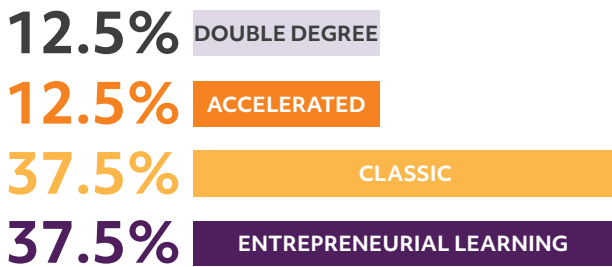

BACHELOR CLASS PROFILE 2022

PROGRAM TYPE

GENDER

EXPERIENCE

***Students whose native country is not Switzerland.*

AVERAGE AGE

20

HIGH SCHOOLS REPRESENTED