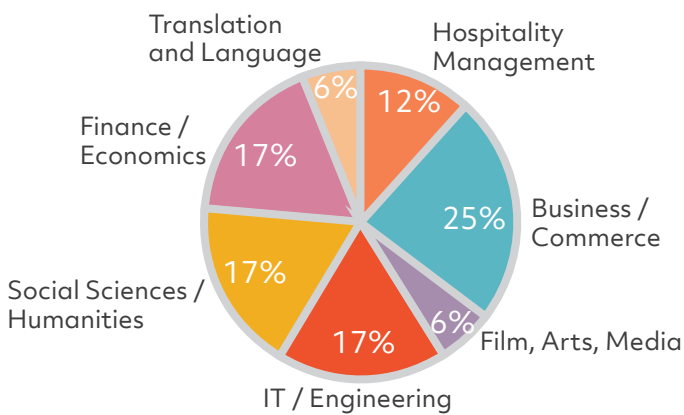

MBA CLASS PROFILE 2020

EXPERIENCE PRE-E/MBA INDUSTRY

Agriculture	Food
Chemical	Hospitality
Fashion	Luxury
Film	Manufacturing
Finance	Oil and Gas
Financial Technology	Power industry
FMCG	Telecom
	Tourism

EDUCATIONAL BACKGROUND

*Participants who have lived, worked or studied outside their home country for a minimum of 6 months.

These results are based on responses to a questionnaire as well as information current E/MBA students have voluntarily submitted when applying for our programs.