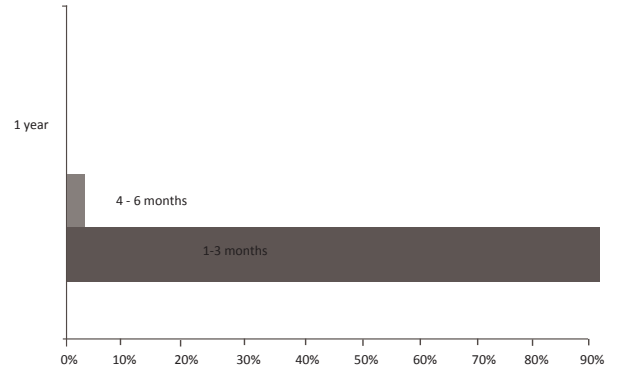

The Business School Lausanne DBA Classes of / Placement Report

Starting salary after graduation (CHF) (%)

Time to find job after graduation (%)

Work location (%)

Business Category (%)

Companies where BSL alumni work: