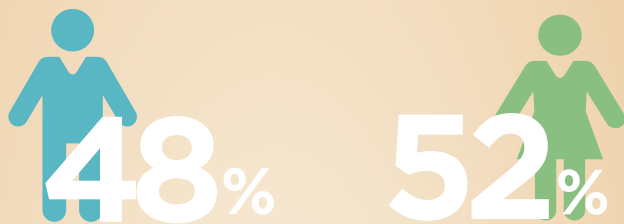

MASTERS 2016 CLASS PROFILE

PROGRAM OF STUDY AT BSL

GENDER

AVERAGE AGE

24

ENGLISH TEST SCORE (ON AV.)

7.0 IELTS
90 TOEFL (IBT)

17 COUNTRIES REPRESENTED