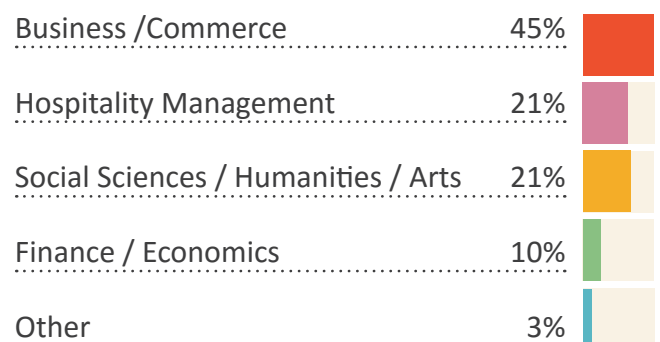

UNDERGRADUATE MAJOR

WORK EXPERIENCE (YEARS ON AV.)

1.5