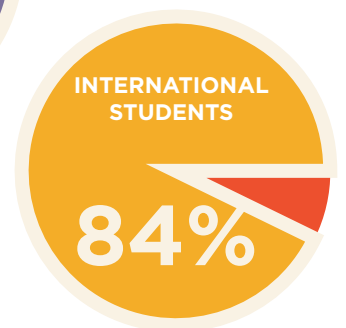

UNDERGRADUATE GPA (AVERAGE)

3.0

(Calculated on a 4.0 scale where the top grade (A) equals 4.0)