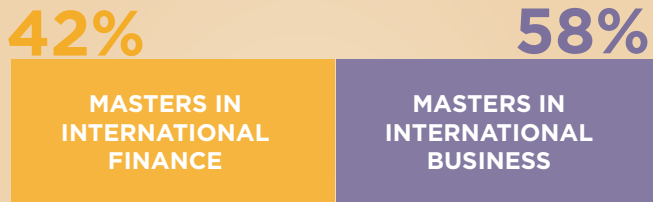

MASTERS 2016 CLASS PROFILE

PROGRAM OF STUDY AT BSL

GENDER

AVERAGE AGE

24

ENGLISH TEST SCORE (ON AV.)

7.0 IELTS
90 TOEFL (IBT)

17 COUNTRIES REPRESENTED